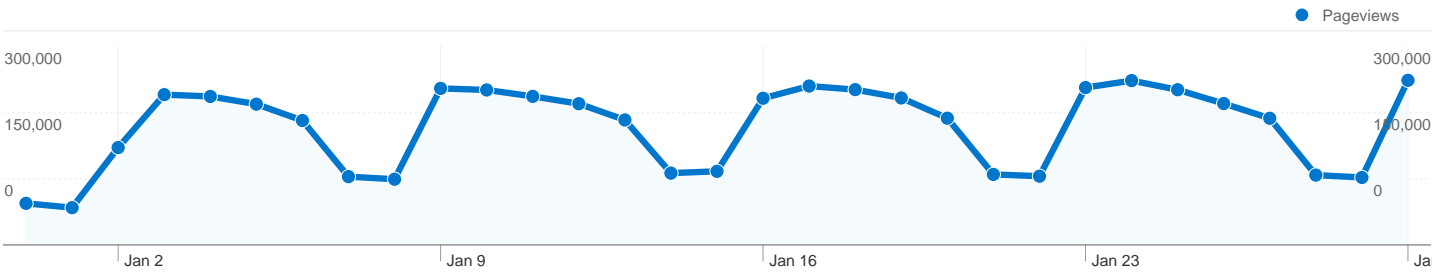

Monthly report
Content Overview

Dec 31, 2011 - Jan 30, 2012
Comparing to: Site

Pages on this site were viewed a total of 5,545,902 times

5,545,902 Pageviews

4,202,136 Unique Views

42.16% Bounce Rate

Top Content

Pages	Pageviews	% Pageviews
/	480,651	8.67%
/1/filmtvjobs.cfm	406,491	7.33%
/1/cast.cfm	90,190	1.63%
/2/mydetails.cfm	68,612	1.24%
/1/jobs2.cfm?country=US&jt=usa&terr=usny&skill=all&paid=yes&	48,569	0.88%