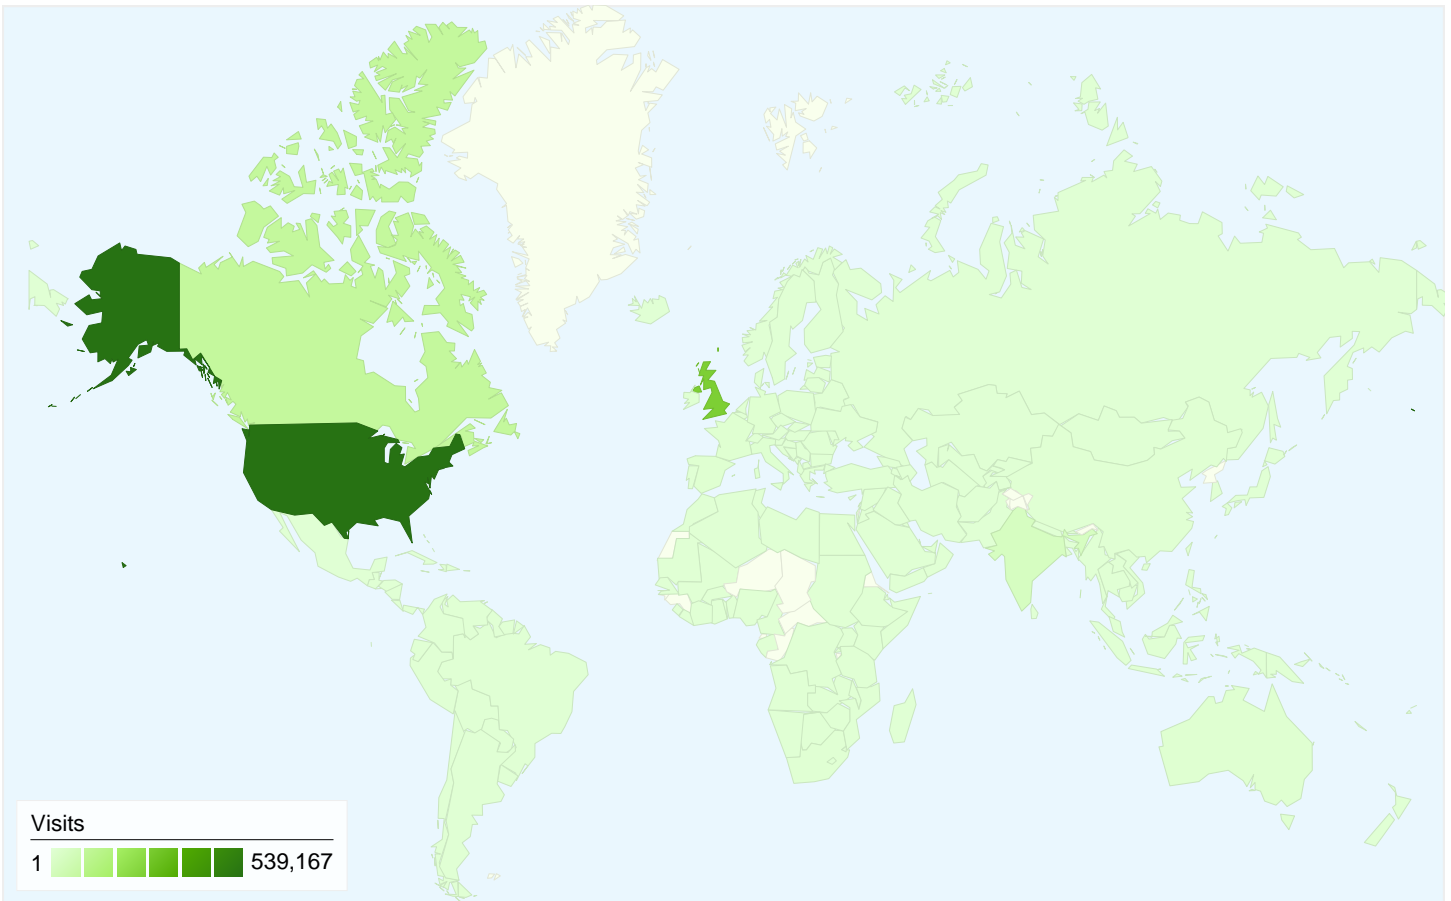

1,036,537 visits came from 200 countries/territories

Site Usage

Country/Territory	Visits	Pages/Visit	Avg. Time on Site	% New Visits	Bounce Rate
United States	539,167	5.52	00:04:01	31.04%	42.18%
United Kingdom	265,325	5.21	00:04:02	31.14%	41.02%
Canada	87,526	5.53	00:03:23	31.44%	40.67%
India	31,778	4.98	00:04:24	53.57%	36.83%
Singapore	12,971	4.93	00:03:37	30.67%	40.71%
United Arab Emirates	7,452	4.30	00:03:12	30.06%	35.40%
Italy	6,268	5.27	00:04:01	34.05%	52.49%
Spain	6,079	5.35	00:04:17	33.69%	49.56%
Australia	5,358	4.29	00:02:50	51.81%	49.40%