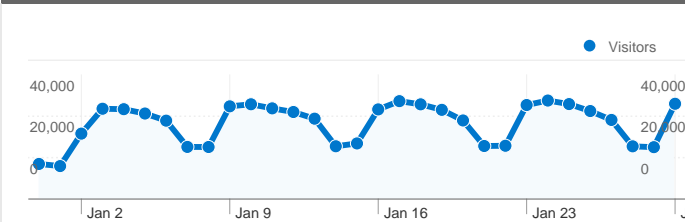

Visitors Overview

Visitors
442,084