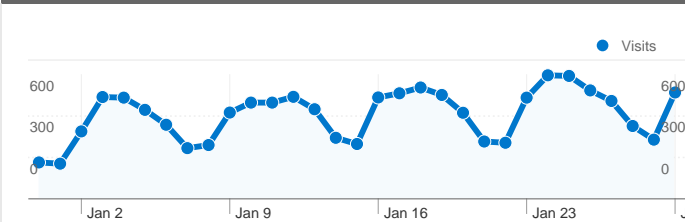

Source Medium Detail: facebook.com / referral

Visits
12,612

Content Overview

Pages	Pageviews	% Pageviews
/	480,651	8.67%
/1/filmtvjobs.cfm	406,491	7.33%
/1/cast.cfm	90,190	1.63%
/2/mydetails.cfm	68,612	1.24%
/1/jobs2.cfm?country=US&jt=us	48,569	0.88%