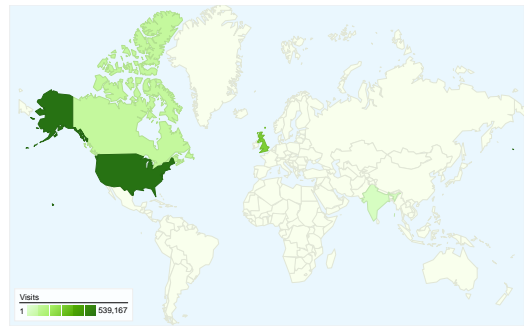

33.10% % New Visits

Visitors Overview

Visitors
442,084

Map Overlay

Source Medium Detail: facebook.com / referral

Visits
12,612

Content Overview

Pages	Pageviews	% Pageviews
/	480,651	8.67%
/1/filmtvjobs.cfm	406,491	7.33%
/1/cast.cfm	90,190	1.63%
/2/mydetails.cfm	68,612	1.24%
/1/jobs2.cfm?country=US&jt=us	48,569	0.88%

Traffic Sources Overview

- **Search Engines**
454,304.00 (43.83%)
- **Direct Traffic**
445,271.00 (42.96%)
- **Referring Sites**
134,809.00 (13.01%)
- **Other**
2,153 (0.21%)

Monthly report
Visitors Overview

- **Search Engines**
454,304.00 (43.83%)
- **Direct Traffic**
445,271.00 (42.96%)
- **Referring Sites**
134,809.00 (13.01%)
- **Other**
2,153 (0.21%)

Top Traffic Sources

Sources	Visits	% visits
(direct) ((none))	445,271	42.96%
google (organic)	257,041	24.80%
Indeed (organic)	181,642	17.52%
mandy.com (referral)	18,856	1.82%
simplyhired.com (referral)	13,025	1.26%

Country/Territory	Visits	Pages/Visit	Avg. Time on Site	% New Visits	Bounce Rate
United States	539,167	5.52	00:04:01	31.04%	42.18%
United Kingdom	265,325	5.21	00:04:02	31.14%	41.02%
Canada	87,526	5.53	00:03:23	31.44%	40.67%
India	31,778	4.98	00:04:24	53.57%	36.83%
Singapore	12,971	4.93	00:03:37	30.67%	40.71%
United Arab Emirates	7,452	4.30	00:03:12	30.06%	35.40%
Italy	6,268	5.27	00:04:01	34.05%	52.49%
Spain	6,079	5.35	00:04:17	33.69%	49.56%
Australia	5,358	4.29	00:02:50	51.81%	49.40%