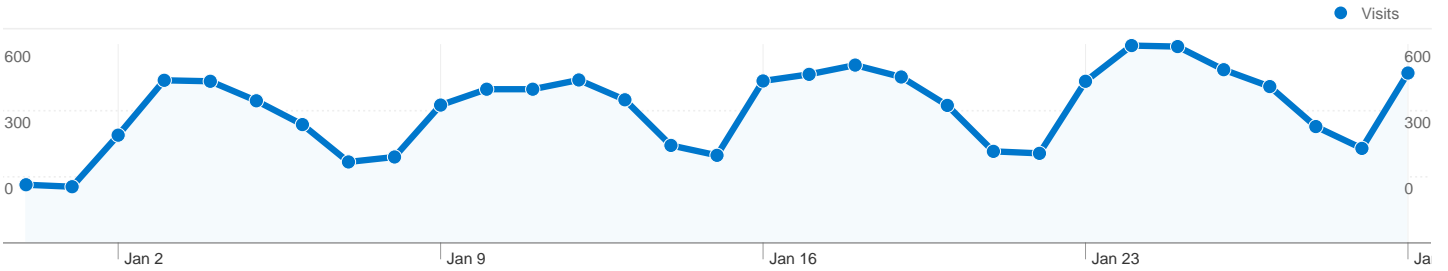

Monthly report Dashboard

Dec 31, 2011 - Jan 30, 2012
Comparing to: Site

Site Usage

1,036,537 Visits

42.16% Bounce Rate

5,545,902 Pageviews

00:03:57 Avg. Time on Site

5.35 Pages/Visit

Dec 31, 2011 - Jan 30, 2012
 Comparing to: Site

442,084 people visited this site

1,036,537 Visits

442,084 Absolute Unique Visitors

5,545,902 Pageviews

5.35 Average Pageviews

00:03:57 Time on Site

42.16% Bounce Rate

33.10% New Visits

Technical Profile

Browser	Visits	% visits
Safari	415,399	40.08%
Firefox	242,985	23.44%
Chrome	190,010	18.33%
Internet Explorer	155,565	15.01%
Android Browser	14,931	1.44%

This source medium combination sent 12,612 visits

Site Usage

12,612 Visits

% of Site Total: 1.22%

4.99 Pages/Visit

Site Avg: 5.35 (-6.80%)

00:03:46 Avg. Time on Site

Site Avg: 00:03:57 (-4.54%)

23.91% % New Visits