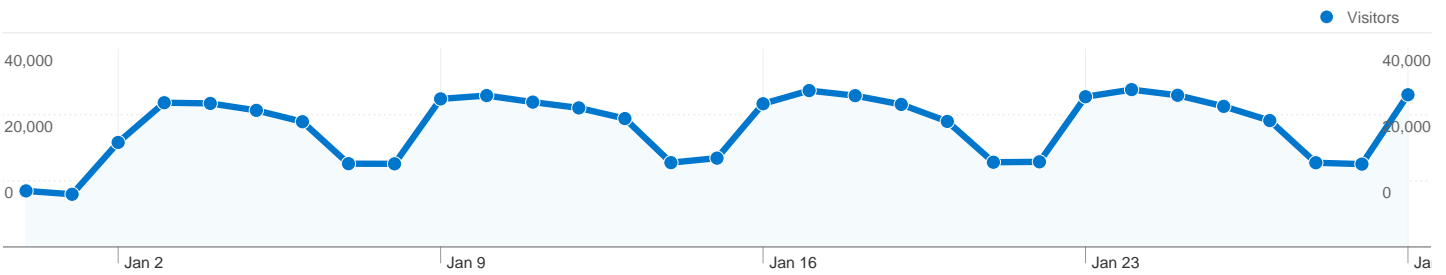

Monthly report Dashboard

Dec 31, 2011 - Jan 30, 2012
Comparing to: Site

Site Usage

1,036,537 Visits

42.16% Bounce Rate

5,545,902 Pageviews

00:03:57 Avg. Time on Site

5.35 Pages/Visit

Dec 31, 2011 - Jan 30, 2012
 Comparing to: Site

442,084 people visited this site

1,036,537 Visits

442,084 Absolute Unique Visitors

5,545,902 Pageviews

5.35 Average Pageviews

00:03:57 Time on Site

42.16% Bounce Rate

Site Usage

12,612 Visits

% of Site Total: 1.22%

4.99 Pages/Visit

Site Avg: 5.35 (-6.80%)

00:03:46 Avg. Time on Site

Site Avg: 00:03:57 (-4.54%)

23.91% % New Visits

Country/Territory	Visits	Pages/Visit	Avg. Time on Site	% New Visits	Bounce Rate
United States	539,167	5.52	00:04:01	31.04%	42.18%
United Kingdom	265,325	5.21	00:04:02	31.14%	41.02%
Canada	87,526	5.53	00:03:23	31.44%	40.67%
India	31,778	4.98	00:04:24	53.57%	36.83%
Singapore	12,971	4.93	00:03:37	30.67%	40.71%
United Arab Emirates	7,452	4.30	00:03:12	30.06%	35.40%
Italy	6,268	5.27	00:04:01	34.05%	52.49%
Spain	6,079	5.35	00:04:17	33.69%	49.56%
Australia	5,358	4.29	00:02:50	51.81%	49.40%