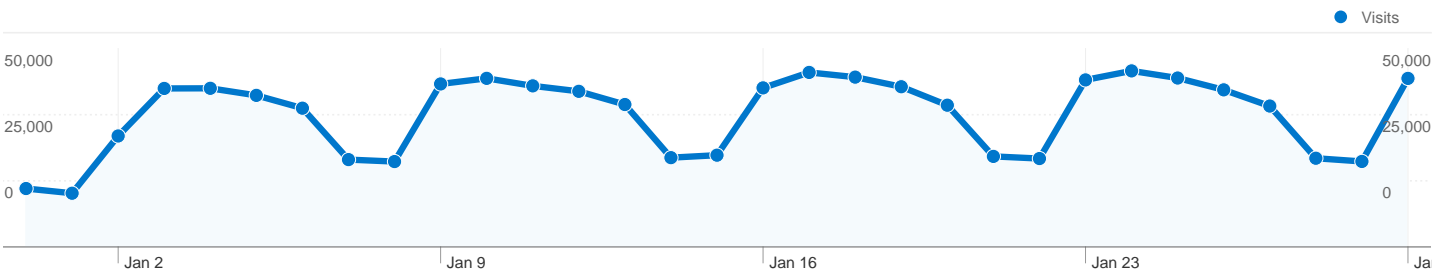

Dec 31, 2011 - Jan 30, 2012
 Comparing to: Site

442,084 people visited this site

1,036,537 Visits

442,084 Absolute Unique Visitors

5,545,902 Pageviews

5.35 Average Pageviews

00:03:57 Time on Site

42.16% Bounce Rate

33.10% New Visits

Technical Profile

Browser	Visits	% visits
Safari	415,399	40.08%
Firefox	242,985	23.44%
Chrome	190,010	18.33%
Internet Explorer	155,565	15.01%
Android Browser	14,931	1.44%

This source medium combination sent 12,612 visits

Site Usage

12,612 Visits

% of Site Total: 1.22%

4.99 Pages/Visit

Site Avg: 5.35 (-6.80%)

00:03:46 Avg. Time on Site

Site Avg: 00:03:57 (-4.54%)

23.91% % New Visits

Site Avg: 33.10% (-27.79%)

48.33% Bounce Rate

Site Avg: 42.16% (14.64%)

All traffic sources sent a total of 1,036,537 visits

-  **42.96%** Direct Traffic
-  **13.01%** Referring Sites
-  **43.83%** Search Engines