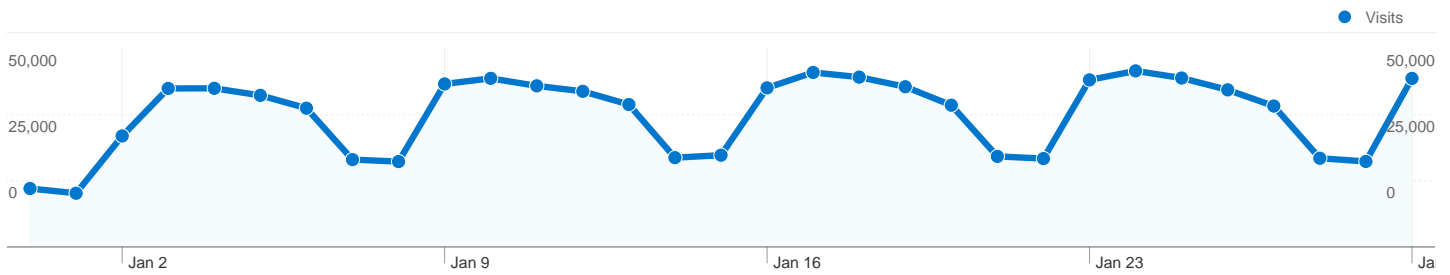

Monthly report Dashboard

Dec 31, 2011 - Jan 30, 2012
Comparing to: Site

Site Usage

1,036,537 Visits

42.16% Bounce Rate

5,545,902 Pageviews

00:03:57 Avg. Time on Site

5.35 Pages/Visit

Dec 31, 2011 - Jan 30, 2012
 Comparing to: Site

442,084 people visited this site

1,036,537 Visits

442,084 Absolute Unique Visitors

5,545,902 Pageviews

5.35 Average Pageviews

00:03:57 Time on Site

42.16% Bounce Rate

Site Usage

12,612 Visits

% of Site Total: 1.22%

4.99 Pages/Visit

Site Avg: 5.35 (-6.80%)

00:03:46 Avg. Time on Site

Site Avg: 00:03:57 (-4.54%)

23.91% % New Visits

Country/Territory	Visits	Pages/Visit	Avg. Time on Site	% New Visits	Bounce Rate
United States	539,167	5.52	00:04:01	31.04%	42.18%
United Kingdom	265,325	5.21	00:04:02	31.14%	41.02%
Canada	87,526	5.53	00:03:23	31.44%	40.67%
India	31,778	4.98	00:04:24	53.57%	36.83%
Singapore	12,971	4.93	00:03:37	30.67%	40.71%
United Arab Emirates	7,452	4.30	00:03:12	30.06%	35.40%
Italy	6,268	5.27	00:04:01	34.05%	52.49%
Spain	6,079	5.35	00:04:17	33.69%	49.56%
Australia	5,358	4.29	00:02:50	51.81%	49.40%